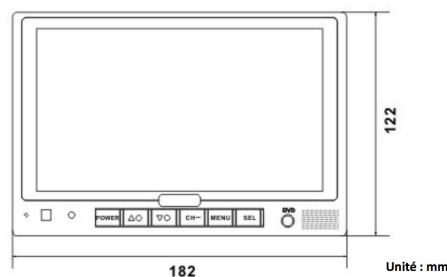

10R - 04 13275

Technical specifications

1. Monitor: TFT LCD 7-inch screen Ref. CVM-C71
2. 175 mm diagonal with built-in speaker
   - Power supply: 10 à 32 V/DC
   - Mechanical Vibration resistance: 10G
   - Operating temperature: -20°C à + 70°C
   - Maximum humidity level: 90% max
   - Retro-lighting of the monitor buttons
3. -Video systems: PAL/NTSC
4. Vertical or horizontal image display
   - Automatic backlight compensation
   - Automatic rear-view camera display on monitor when back gear in on
   - Weight: 600 g

1. Camera: colour CMOS Ref. CVC-CMOS
2. Built-in microphone
   - Infradred LEDs for optimal night vision - : 10m
   - Alimentation 12 V/DC en direct du moniteur
   - Consommation : 300 mA
   - Résolution : 420 lignes TV
   - Storage temperature: -40°C à + 80°C
   - Operating temperature: -20°C à + 70°C
   - Maximum humidity level: 95% max
   - Water resistance level: IP 69K

Technical view